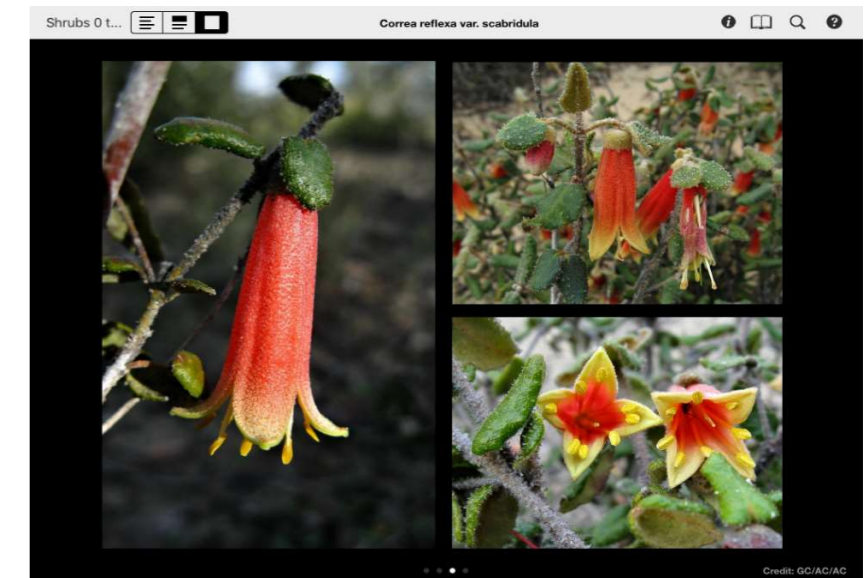

# MALLEE PLANT APP

for iPhone/iPad/iPod touch for \$4.49

Do you want to identify and learn more about the plants in the South Australian and Victorian mallee? This is the app for you!

## Mallee Plants of SA and VIC

Version 2.0 Updated 10th Oct 2017 1.67GB

© Annabel Carle. Geoff Carle. William Higham

- Now describes 775 of the approximately 2500 plant species found in the South Australian and Victorian mallee.
- Version 2.0 with updated plant names and text edits.
- Functional and easy to use. It does not require internet access after the initial download.
- With over 6000 images, each species has a text description, flowering time and distribution within the mallee.
- Includes both commonly found and rarer plants as well as native and introduced species.
- Many of the mallee ferns, grasses, conifers, rushes, sedges, saltbushes and bluebushes are covered.
- Search facility allows plants to be listed by family, scientific name or common name.